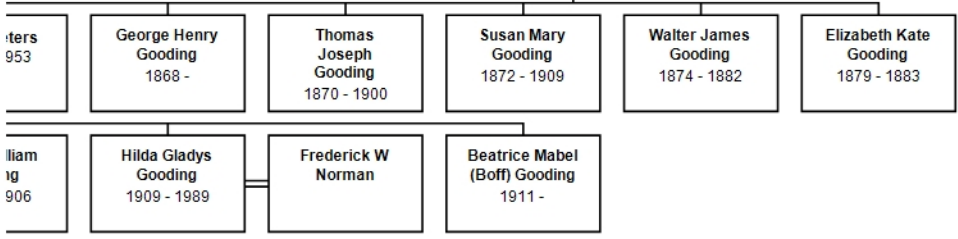

Hourglass Chart for Arthur Gooding

s
eld
153

Mary Ann
Dangerfield
1846 - 1880

ters
953

William
1906