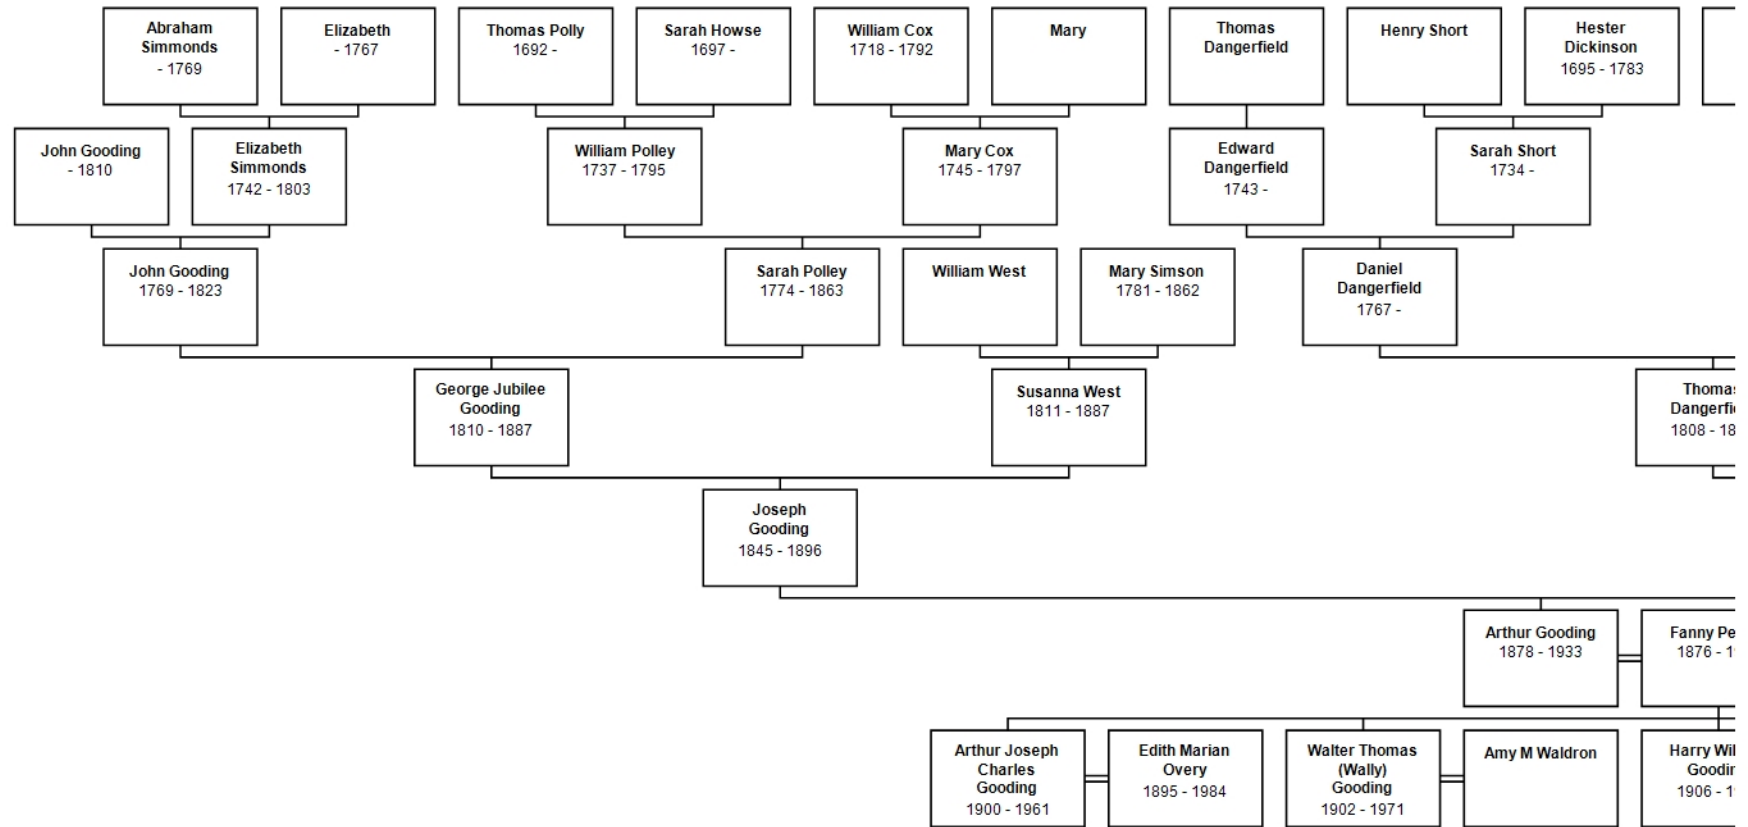

Hourglass Chart for Arthur Gooding

s
eld
153

Mary Ann
Dangerfield
1846 - 1880

ters
953

William
1906