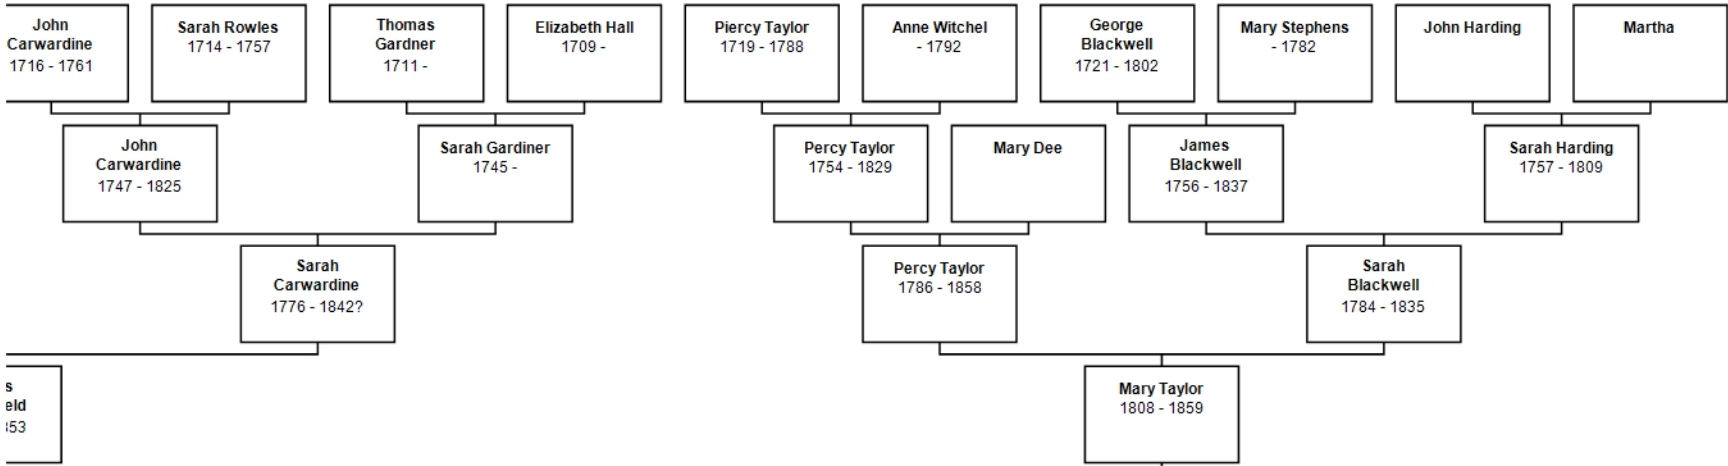

Hourglass Chart for Arthur Gooding

s
eld
153

Mary Ann
Dangerfield
1846 - 1880

ters
953

William
1906